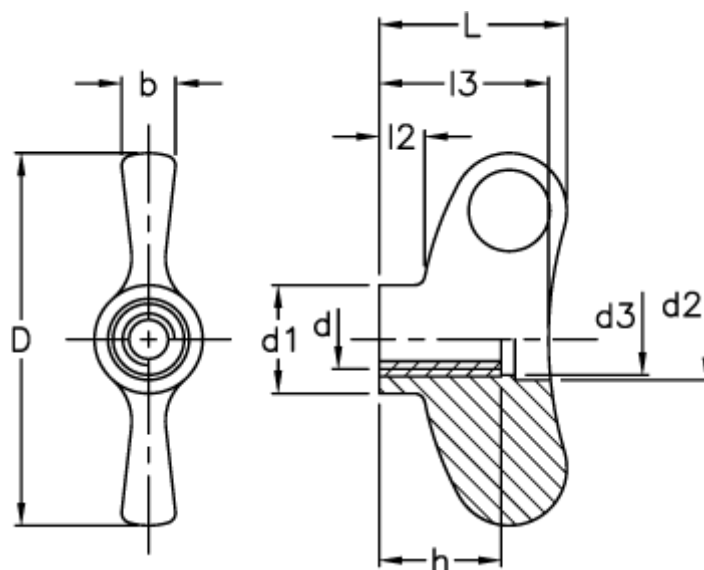

Article number: 23052231330

Description: E+G Wing nut  
EWN.55 FP-M8-C0

## Measures

|      |        |    |        |
|------|--------|----|--------|
| b    | = 8    | l2 | = 6.5  |
| D    | = 55   | l3 | = 25.0 |
| d1   | = 16.0 |    |        |
| d2   | = 12   |    |        |
| d3   | = 10.5 |    |        |
| d 6H | = M8   |    |        |
| h    | = 18   |    |        |
| L    | = 27.5 |    |        |